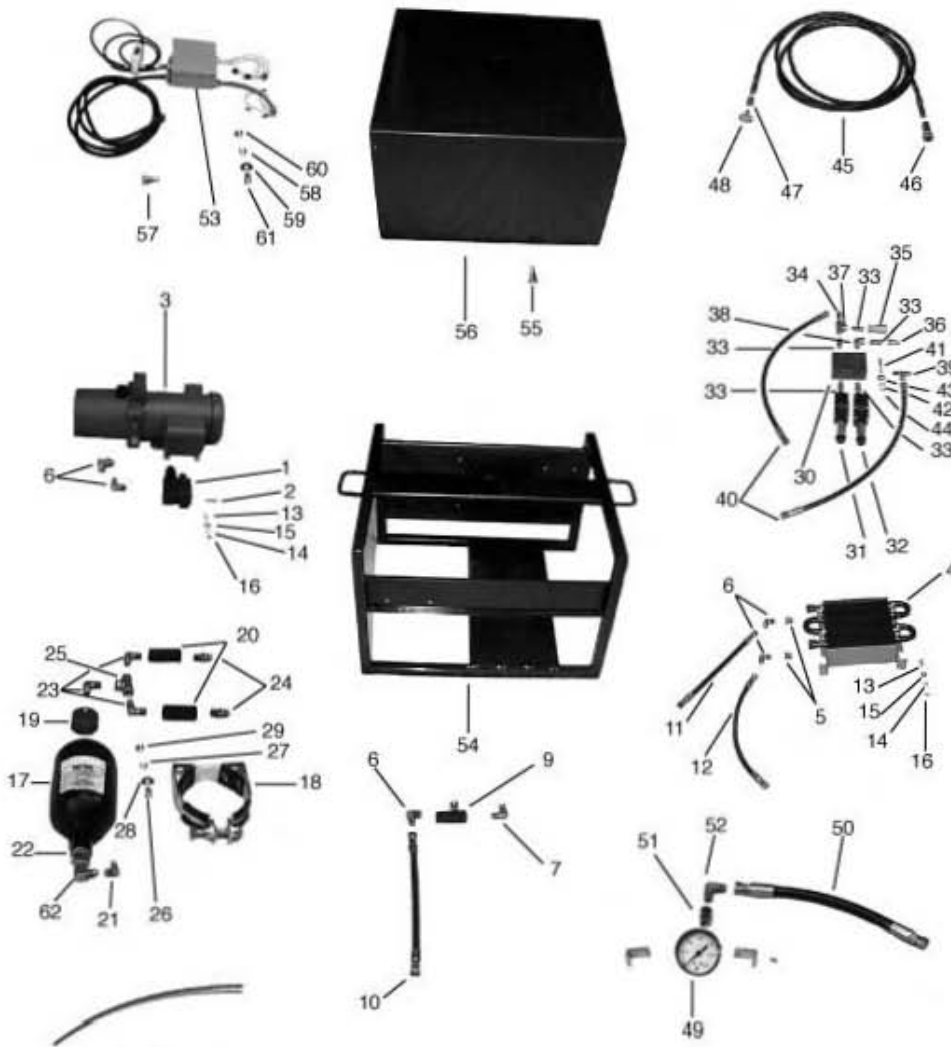

# KJ1000 Parts List

MandusGroup

## Repair Parts List

Ref Number	Description	Part Number	Qty	Ref Number	Description	Part Number	Qty
1	Valve	9911010	1	33	Connector	9913060	5
2	Valve Bolt Kit	9911020	1	34	Nipple Adaptor	9913070	1
3	Pump-Motor Assy	9911030	1	35	Female Quick Connect	9913080	1
4	Heat Exchanger	9911035	1	36	Male Quick Connect	9913090	1
5	Reducer	9911040	2	37	Female Tee	9913100	1
6	Elbow Adaptor	9911050	5	38	Street Elbow	9913110	1
7	Male Elbow	9911070	1	39	T Adaptor	9913120	1
9	Flow Control Valve	9911095	1	40	Hose	HA100100P	2
10	Hose	HA100500	1	41	Bolt	BK00030	2
11	Hose	HA100100	1	42	Lock Washer	BK00050	2
12	Hose	HA100150	1	43	Flat Washer	BK00060	2
13	Bolt	BK00010	6	44	Nut	BK00040	2
14	Lock Washer	BK00050	6	45	Hose	HA100200P	1
15	Flat Washer	BK00060	6	46	Female Quick Connect	9914020	1
16	Nut	BK00040	6	47	Connector	9914040	1
17	Accumulator	9912010	1	48	Gas Chuck	9914050	1
18	Accumulator Bracket	9912013	1	49	Gauge	9915010	1
19	Heat Diffuser	9912020	1	50	Hose	HA100600P	1
20	Check Valve	9912030	2	51	Connector	9915020	1
21	Elbow Adaptor	9912040	1	52	Elbow Adaptor	9915030	1
22	Reducer	9912050	1	53	Control Panel Ass'y	9916000	1
23	Male Elbow	9912070	3	54	Frame	9910010	1
24	Nipple Adaptor	9912080	2	55	Self Tap Screw	BK00310	8
25	Female Tee	9912090	1	56	Frame Cover	9910030	1
26	Bolt	BK00010	2	57	Self Tap Screw	BK00300	2
27	Lock Washer	BK00050	2	58	Lock Washer	BK00120	2
28	Flat Washer	BK00060	2	59	Flat Washer	BK00130	2
29	Nut	BK00040	2	60	Nut	BK00110	2
30	Manifold	9913010	1	61	Bolt	BK00070	2
31	Pressure Switch Low	9913020	1	62	Street Elbow	9912060	1
32	Pressure Switch High	9913030	1				