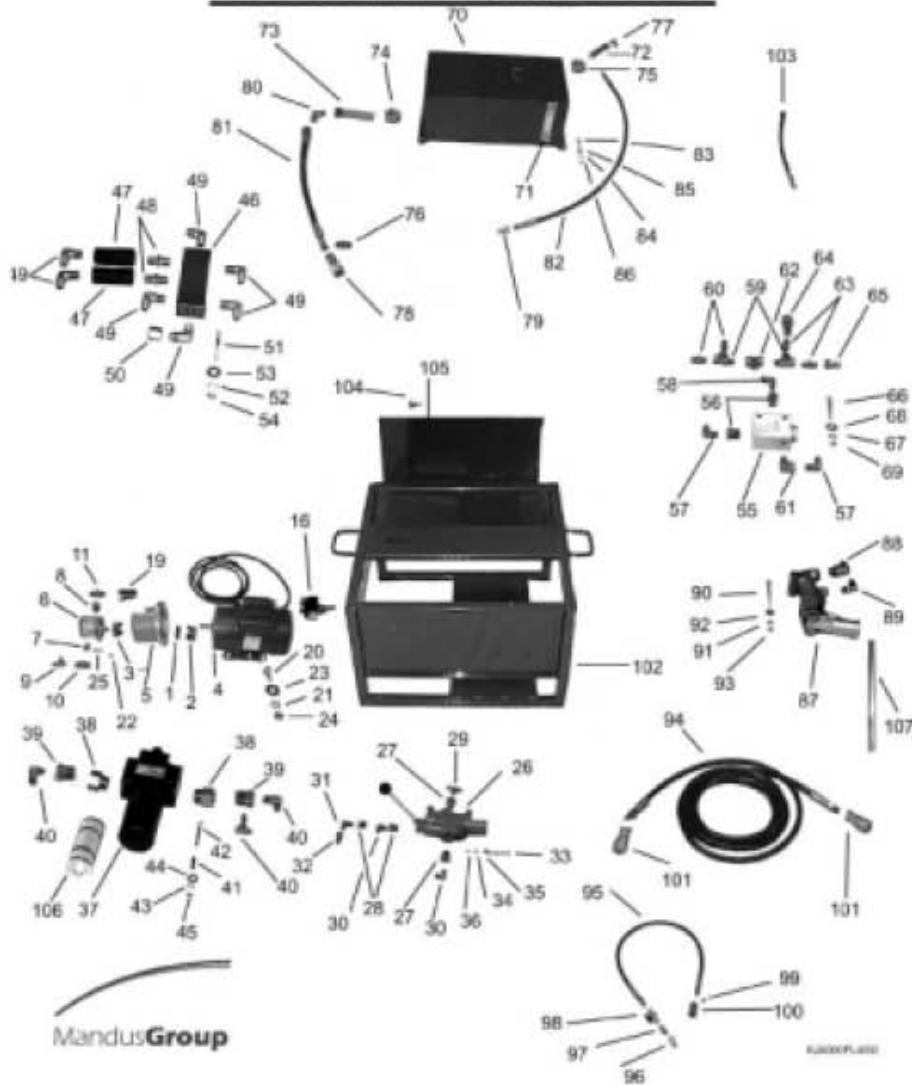

## Repair Parts List

Ref Number	Description	Part Number	Qty	Ref Number	Description	Part Number	Qty
1	Spider	9921010	1	58	Male Elbow	9925040	1
2	5/8 Coupler	9921030	1	59	Male Tee	9925050	2
3	1/2 Coupler	9921020	1	60	Male Connector	9925060	2
4	Motor	9921040	1	61	Street Elbow	9925065	1
5	Bell Housing	9921050	1	62	Female Tee	9925070	1
6	Pump	9921060	1	63	Nipple	9925080	2
7	Adaptor	9921070	1	64	Female Quick Connect	9925090	1
8	Adaptor	9921080	1	65	Male Quick Connect	9925100	1
9	Female Tee	9921090	1	66	Bolt	BK00150	2
10	Nipple	9921100	1	67	Lock Washer	BK00170	2
11	Nipple	9921110	1	68	Flat Washer	BK00180	2
16	Switch	9921160	1	69	Nut	BK00160	2
19	Male Quick Connect	9921170	1	70	Reservoir	9926010	1
20	Bolt	BK00010	4	71	Sight Glass	9926020	1
21	Lock Washer	BK00050	4	72	Suction Strainer	9926030	1
22	Lock Washer	BK00170	2	73	Suction Strainer	9926040	1
23	Flat Washer	BK00080	4	74	Pipe Thread Reducer	9926050	1
24	Nut	BK00040	4	75	Reducer	9926055	1
25	Bolt	BK00140	2	76	Male Connector	9926057	1
26	Valve	9922010	1	77	Elbow Adaptor	9926060	1
27	Reducer	9922020	2	78	Female Quick Connect	9926080	1
28	Reducer	9922030	2	79	Male Quick Connect	9926090	1
29	Male Tee	9922040	1	80	Elbow Adaptor	9926100	1
30	Elbow Adaptor	9922050	2	81	Hose	HA100400	1
31	Male Elbow	9922060	1	82	Hose	HA100300	1
32	Male Quick Connect	9922080	1	83	Bolt	BK00140	2
33	Bolt	BK00030	3	84	Lock Washer	BK00170	2
34	Lock Washer	BK00050	3	85	Flat Washer	BK00180	2
35	Flat Washer	BK00060	12	86	Nut	BK00160	2
36	Nut	BK00040	3	87	Hand Pump	9927010	1
37	Filter	9923010	1	88	Fitting	9927020	1
38	Adaptor	9923030	2	89	Fitting	9927030	1
39	Reducer	9923035	2	90	Bolt	BK00080	2
40	Nipple Adaptor	9923040	2	91	Lock Washer	BK00120	2
41	Spacer Tubes	9923050	2	92	Flat Washer	BK00130	2
42	Bolt	BK00100	2	93	Nut	BK00110	2
43	Lock Washer	BK00120	2	94	Hose	HA100200	1
44	Flat Washer	BK00130	2	95	Hose	HA100900	1
45	Nut	BK00110	2	96	Male Quick Connect	9928020	1
46	Manifold	9924010	1	97	Nipple	9928030	1
47	Check Valve	9924020	2	98	Valve	9928040	1
48	Nipple	9924030	2	99	Adaptor Seal	9928050	1
49	Elbow Adaptor	9924040	7	100	Adaptor	9928060	1
50	JIC Cap	9924050	1	101	Female Quick Connect	9928070	2
51	Bolt	BK00075	2	102	Frame	9920010	1
52	Lock Washer	BK00120	2	103	Hose	HA100100	10
53	Flat Washer	BK00130	2	104	Self Tap Screw	BK00310	12
54	Nut	BK00110	2	105	Frame Side Panel	9920020	2
55	Pilot Operated Check Valve	9925010	1	106	Filter Element	OP20030	1
56	Reducer	9925020	2	107	Pump Handle	9927040	1
57	Elbow Adaptor	9925030	2				